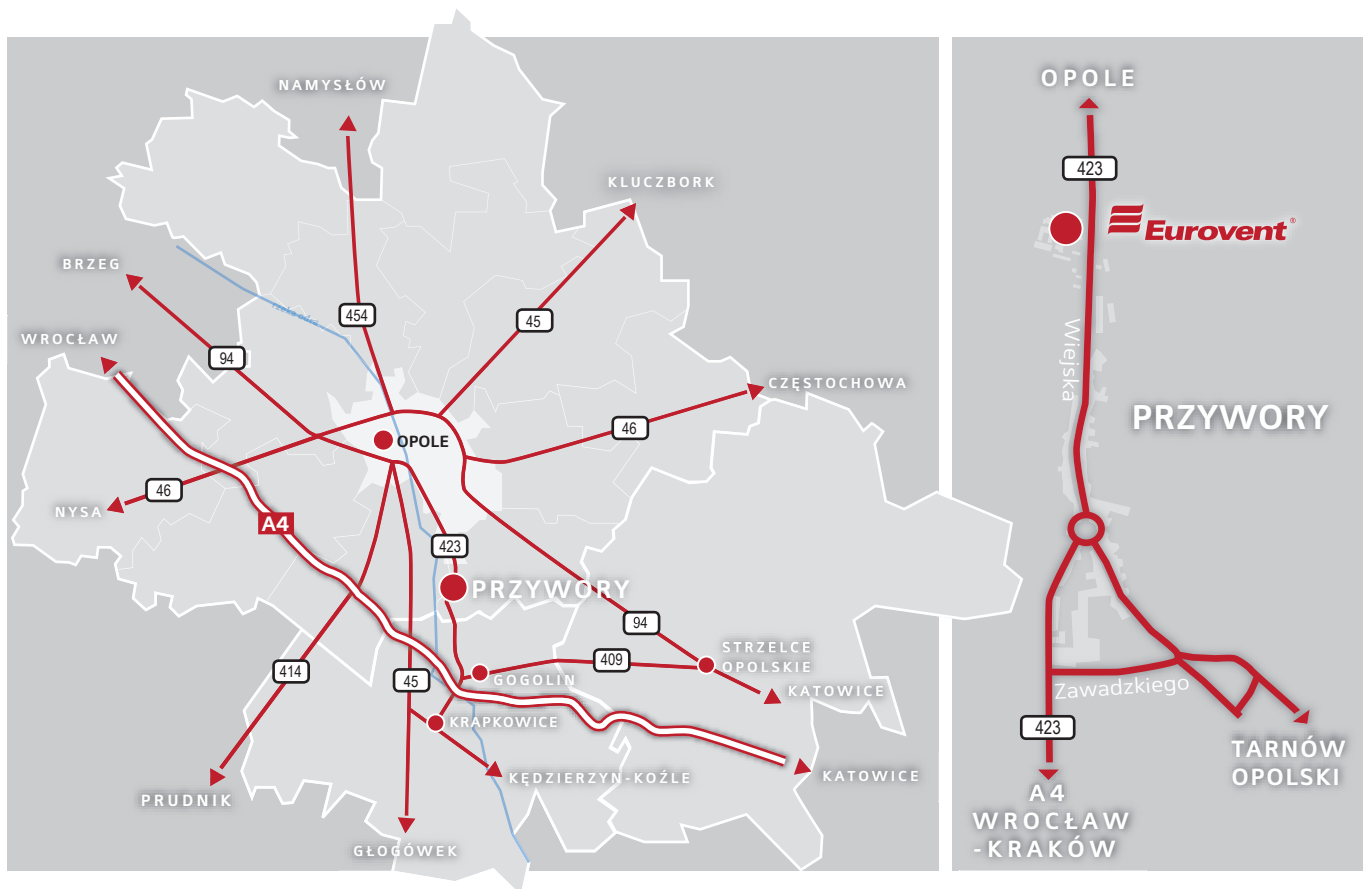

How to get to Eurovent?

By car

From Opole – from the vicinity of railway station OPOLE GŁÓWNE and bus station take 1 Maja street and then drive towards the road no 423, direction Krapkowice, Kędzierzyn-Koźle. Drive Struga Street, ks. Jerzego Popiełuszki and Oświęcimska street. When you leave Opole and drive into Przywory after 500m on the right side there is Wiejska 13 Street – Eurosystem board.

From the A4 motorway – driving the motorway from Krakow, Katowice or Wrocław turn off at the exit Krapkowice/ Gogolin and follow towards Opole - road 423. Pass through: Malina, Chorula and after that you reach Przywory. Drive in the direction of Opole after passing the roundabout, drive 1 km straight towards Opole after that 1 km on the left side is Wiejska 13 street – Eurosystem board.

Arriving by plane at Kraków-Balice (KRK) Airport – approx. 165 km away from Przywory. Travelling by car, take the A4 motorway. Continuing by train from the airport, reach the central train station KRAKÓW GŁÓWNY then take a train to OPOLE GŁÓWNE station. Once you have arrived at the station take a car to reach Przywory.

Arriving by plane at Warszawa-Okęcie (WAW) Airport – approx. 310 km away from Przywory. Travelling by car, take the S8 road from Warsaw to Częstochowa then turn right towards Opole, road no 46. From Opole drive towards Przywory – take the road no: 423. Continuing by train from the airport, reach the central train station WARSZAWA CENTRALNA then take a train to OPOLE GŁÓWNE station. Once you have arrived at the station take a car to reach Przywory.